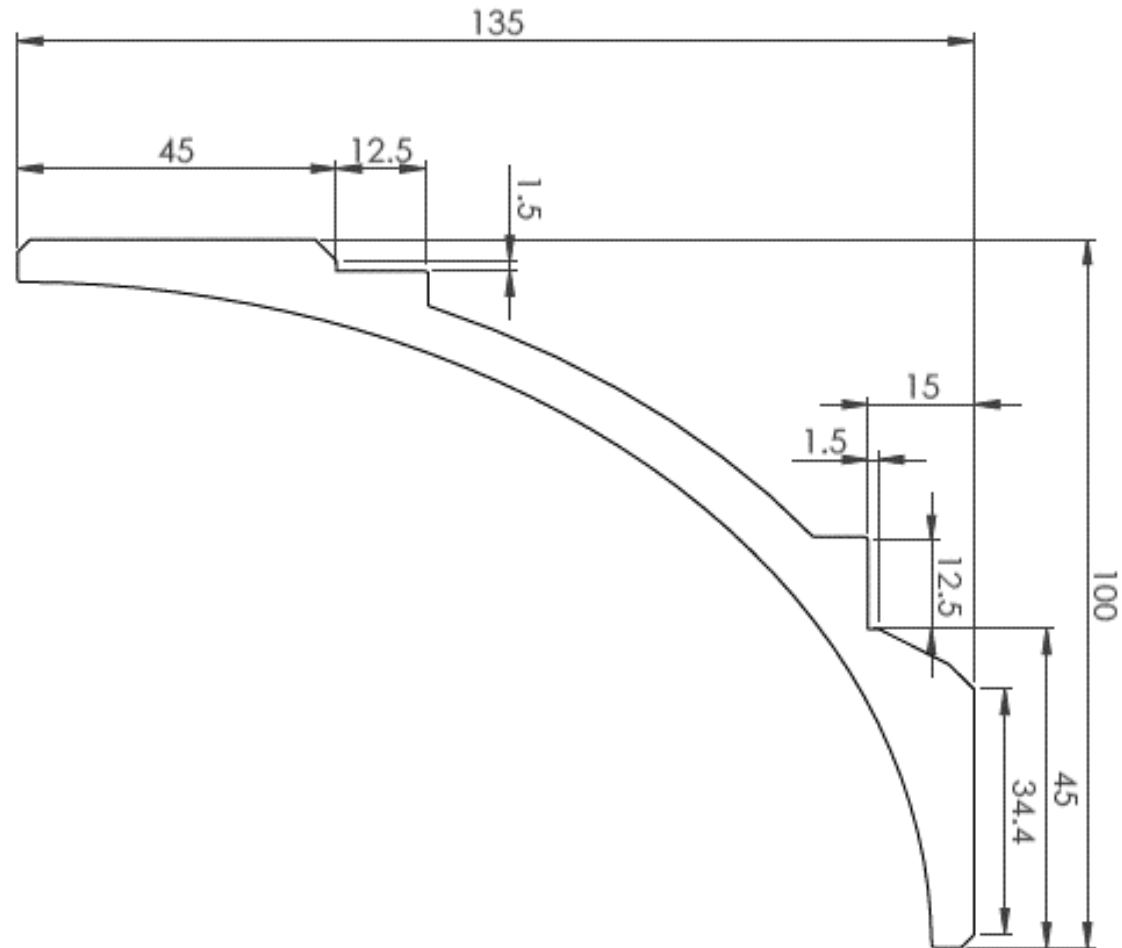

NOËL & MARQUET
DESIGN ELEMENTS

Product Update & New Products 2023

1

Product Update

FD7 WALLSTYL®

New dimensions : 70 x 15 mm

SAP Nr.	3050559
Int. Description	A WSTL Skir FD7/200 42m
Ext. Description	WALLSTYL Skirtings FD7/200 42m
Raw material	HDPS
Density	375 kg/m ³
Dimensions	70 x 15 mm
Length	2 m
Quantity/box	42 m
Quantity/pallet	1.344 m
Boxes/pallet	32
Dimensions of the box (outside)	2035 x 212 x 132 mm
Vol (m3/box)	0,057
Gross Weight (kg/box)	15
Gross Weight (g/m)	355
Net Weight (g/m)	325
EAN Product	5412938987714
EAN Box	5412938987745
Availability	When the stock of FD7 (3010220) is empty

FD11 WALLSTYL®

New dimensions : 110 x 15mm

SAP Nr.	3050561
Int. Description	A WSTL Skir FD11/200 26m
Ext. Description	WALLSTYL Skirtings FD11/200
Raw material	HDPS
Density	375 kg/m ³
Dimensions	110 x 15 mm
Length	2 m
Quantity/box	26 m
Quantity/pallet	832 m
Boxes/pallet	32
Dimensions of the box (outside)	2035 x 212 x 132 mm
Vol (m3/box)	0,057
Gross Weight (kg/box)	13
Gross Weight (g/m)	493
Net Weight (g/m)	448
EAN Product	5412938987738
EAN Box	5412938987769
Availability	When the stock of FD11 (3010225) is empty

combined with Canelé S and Canelé L

End Profiles

Combined with Linear Wall Panels

25 x 14,5 x 2000 mm

30 x 14,5 x 2000 mm

Scuretto

380 x 1135 x 14,5mm

Scuretto

Scuretto

380 x 1135 x 14,5mm

Scuretto will have a light texture - see example below

End Profiles

Combined with Scuretto

25 x 14,5 x 2000 mm

30 x 14,5 x 2000 mm

Curtain Profile WT18