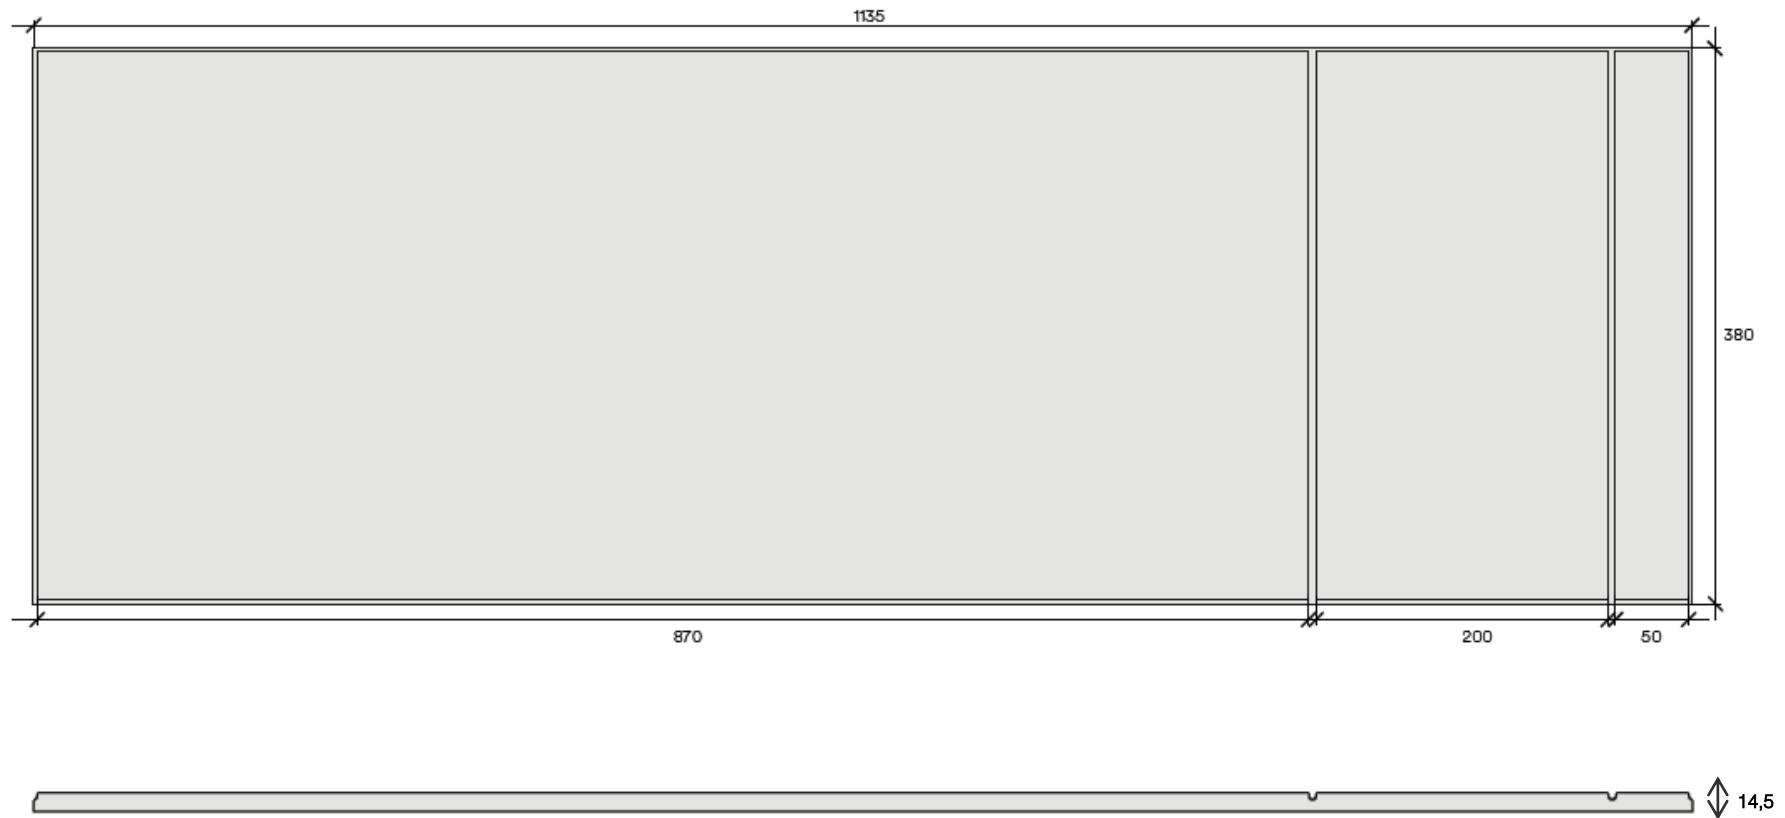

combined with Canelé S and Canelé L

End Profiles

Combined with Linear Wall Panels

25 x 14,5 x 2000 mm

30 x 14,5 x 2000 mm

Scuretto

380 x 1135 x 14,5mm

Scuretto

Scuretto

380 x 1135 x 14,5mm

Scuretto will have a light texture - see example below

End Profiles

Combined with Scuretto

25 x 14,5 x 2000 mm

30 x 14,5 x 2000 mm

Curtain Profile WT18