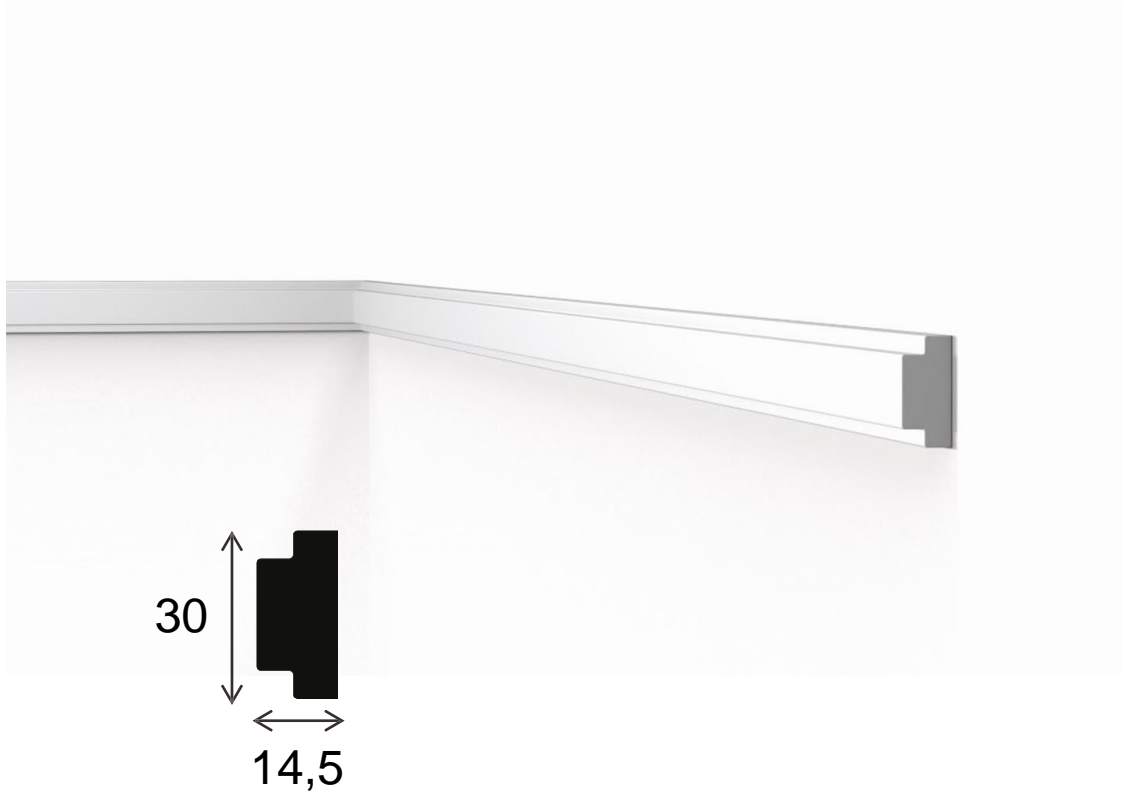

300 x 2000 x 14,5mm

Dorique

300 x 2000 x 14,5mm

Dorique

300 x 2000 x 14,5mm

Design

Bertrand Lejoly

3 Linear Wall Panels

Design by Bertrand Lejoly

Raw Material - Polyurethane

Length - 2000 mm

2 End Profiles

Design by Bertrand Lejoly

Chair rail
WL10 Wallstyl®

Skirting - Cornice
FL11 Wallstyl®

WL10 and FL11

combined with Canelé S and Canelé L

End Profiles

Combined with Linear Wall Panels

25 x 14,5 x 2000 mm

30 x 14,5 x 2000 mm

Scuretto

380 x 1135 x 14,5mm

Scuretto

Scuretto

380 x 1135 x 14,5mm

Scuretto will have a light texture - see example below

End Profiles

Combined with Scuretto

25 x 14,5 x 2000 mm

30 x 14,5 x 2000 mm

Curtain Profile WT18