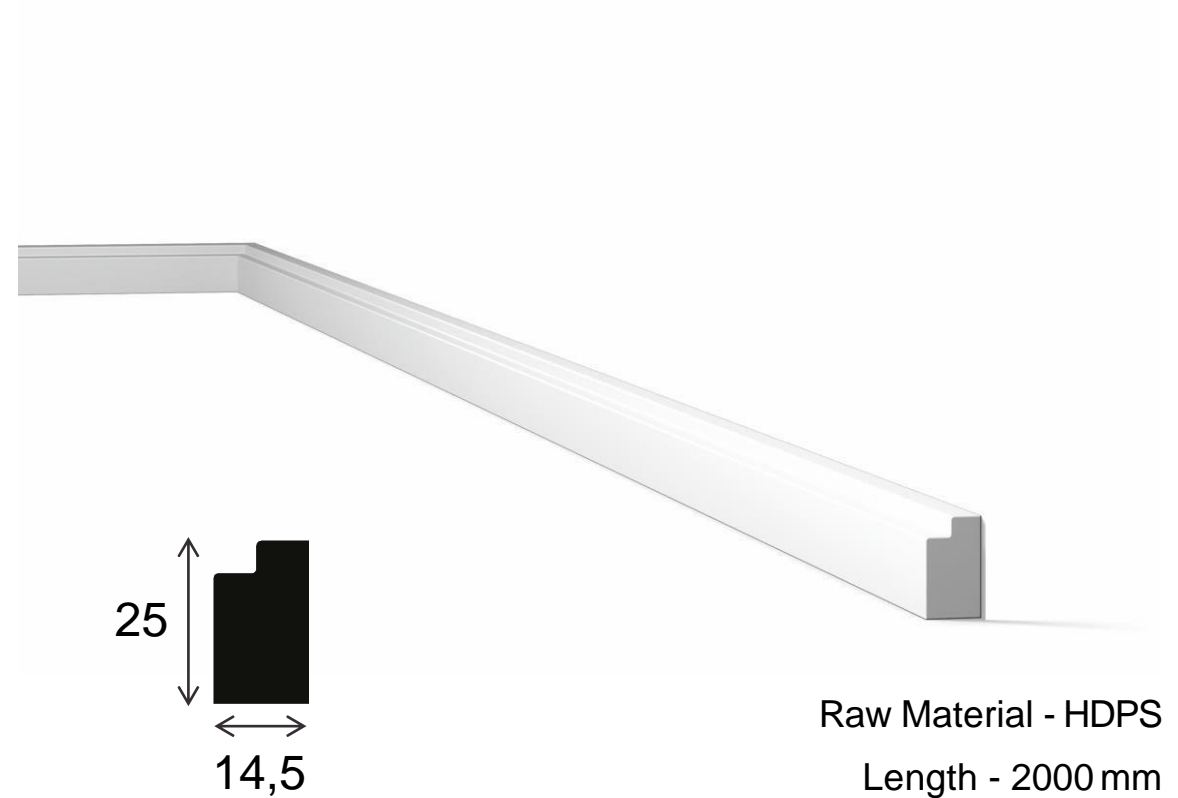

Design by Bertrand Lejoly

Raw Material - Polyurethane

Length - 2000 mm

2 End Profiles

Design by Bertrand Lejoly

Chair rail
WL10 Wallstyl®

Skirting - Cornice
FL11 Wallstyl®

WL10 and FL11

combined with Canelé S and Canelé L

End Profiles

Combined with Linear Wall Panels

25 x 14,5 x 2000 mm

30 x 14,5 x 2000 mm

Scuretto

380 x 1135 x 14,5mm

Scuretto

Scuretto

380 x 1135 x 14,5mm

Scuretto will have a light texture - see example below

End Profiles

Combined with Scuretto

25 x 14,5 x 2000 mm

30 x 14,5 x 2000 mm

Curtain Profile WT18