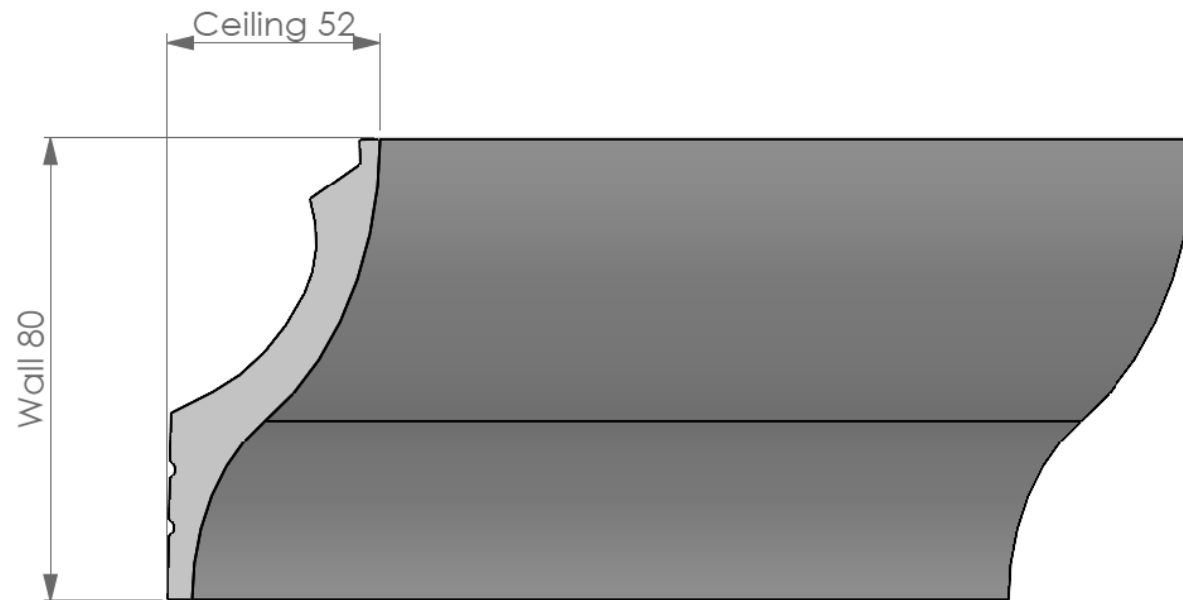

Lighting Profile IL13