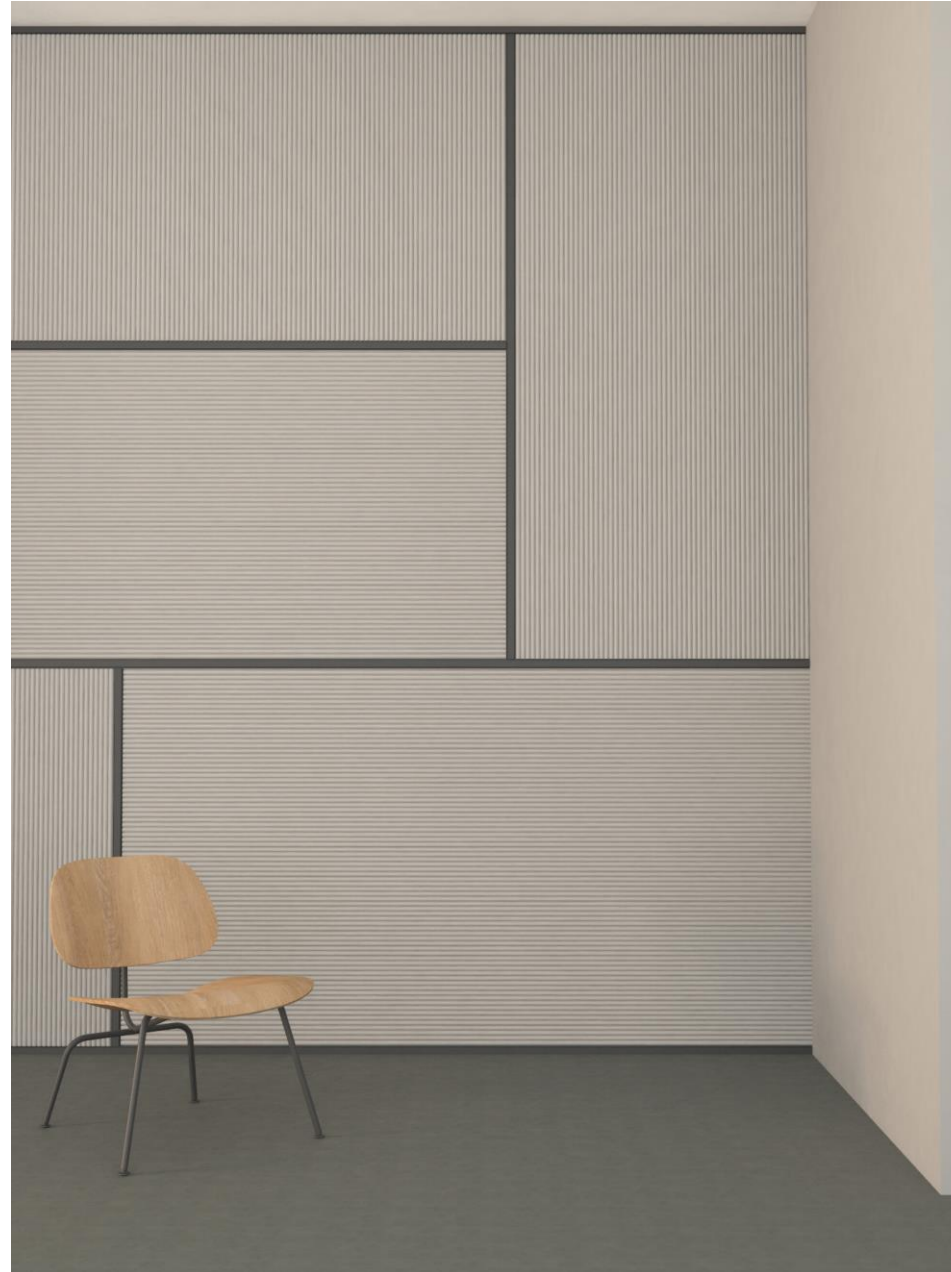

Design by Bertrand Lejoly

Raw Material - Polyurethane

Length - 2000 mm

2 End Profiles

Design by Bertrand Lejoly

Chair rail
WL10 Wallstyl®

Skirting - Cornice
FL11 Wallstyl®

WL10 and FL11

combined with Canelé S and Canelé L

End Profiles

Combined with Linear Wall Panels

25 x 14,5 x 2000 mm

30 x 14,5 x 2000 mm

Scuretto

380 x 1135 x 14,5mm

Scuretto

Scuretto

380 x 1135 x 14,5mm

Scuretto will have a light texture - see example below

End Profiles

Combined with Scuretto

25 x 14,5 x 2000 mm

30 x 14,5 x 2000 mm

Curtain Profile WT18