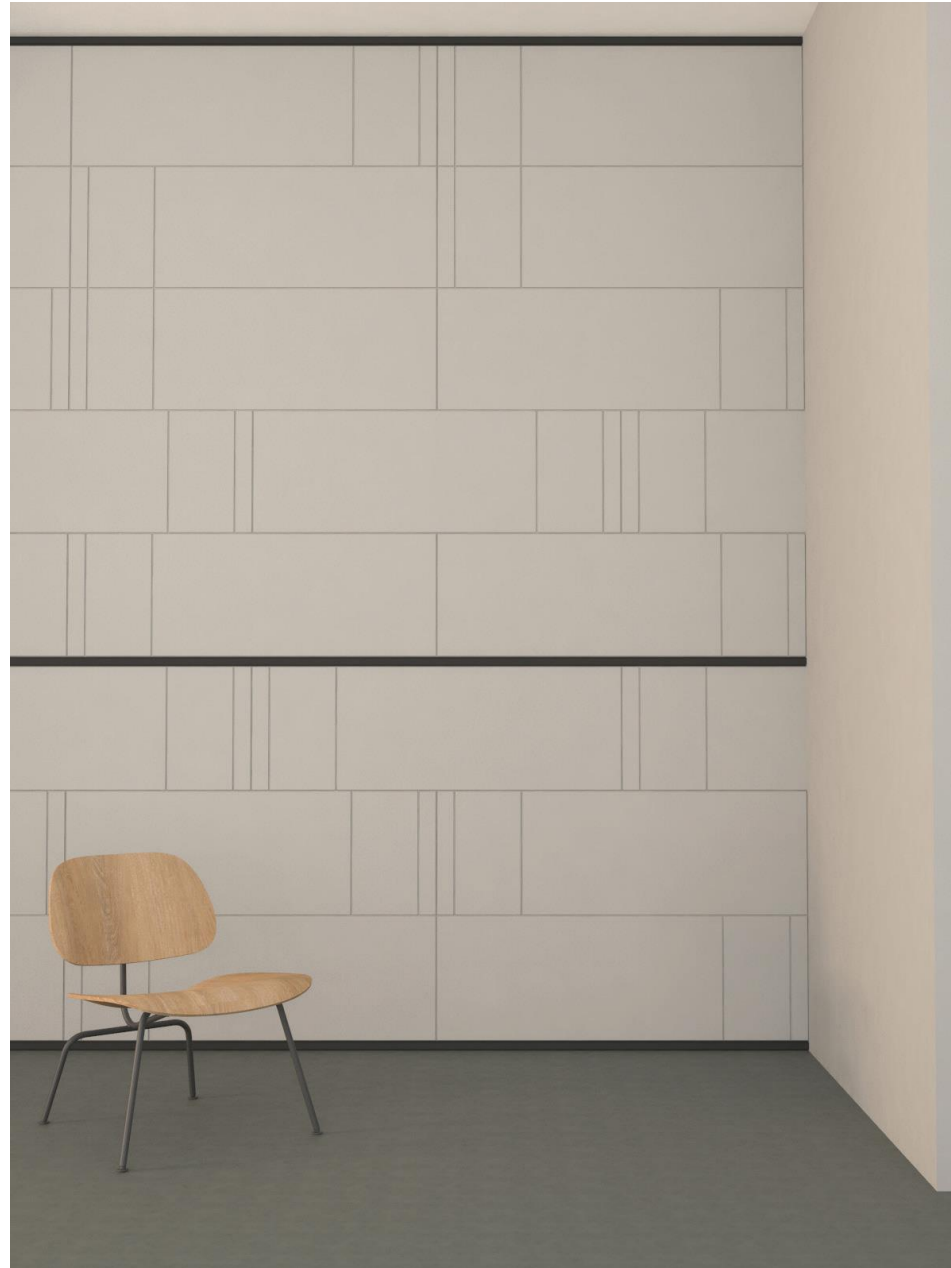

combined with Canelé S and Canelé L

End Profiles

Combined with Linear Wall Panels

25 x 14,5 x 2000 mm

30 x 14,5 x 2000 mm

Scuretto

380 x 1135 x 14,5mm

Scuretto

Scuretto

380 x 1135 x 14,5mm

Scuretto will have a light texture - see example below

End Profiles

Combined with Scuretto

25 x 14,5 x 2000 mm

30 x 14,5 x 2000 mm

Curtain Profile WT18