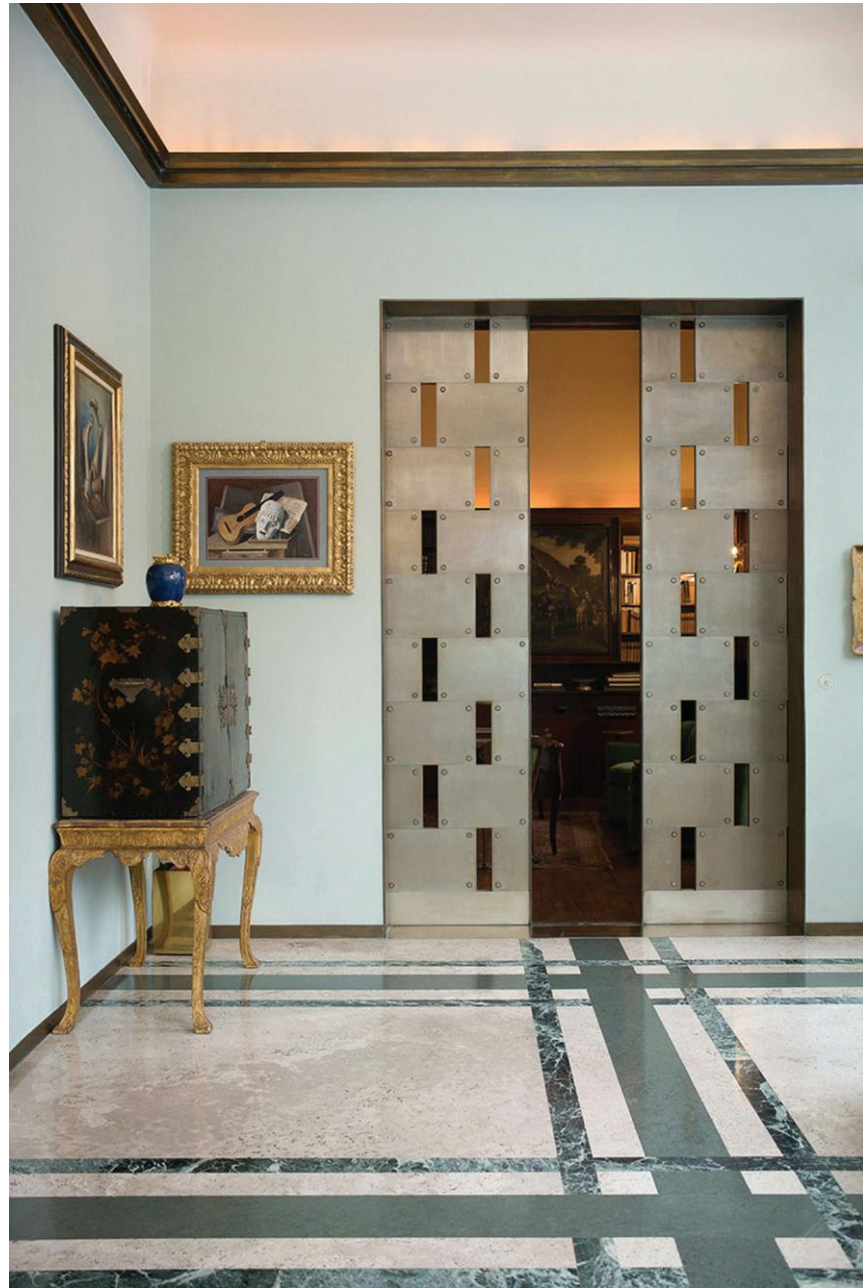

combined with Canelé S and Canelé L

End Profiles

Combined with Linear Wall Panels

25 x 14,5 x 2000 mm

30 x 14,5 x 2000 mm

Scuretto

380 x 1135 x 14,5mm

Scuretto

Scuretto

380 x 1135 x 14,5mm

Scuretto will have a light texture - see example below

End Profiles

Combined with Scuretto

25 x 14,5 x 2000 mm

30 x 14,5 x 2000 mm

Curtain Profile WT18