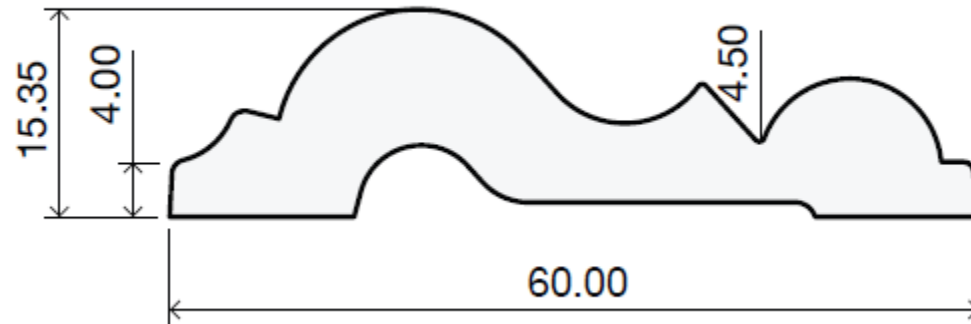

Chair Rail Z1360